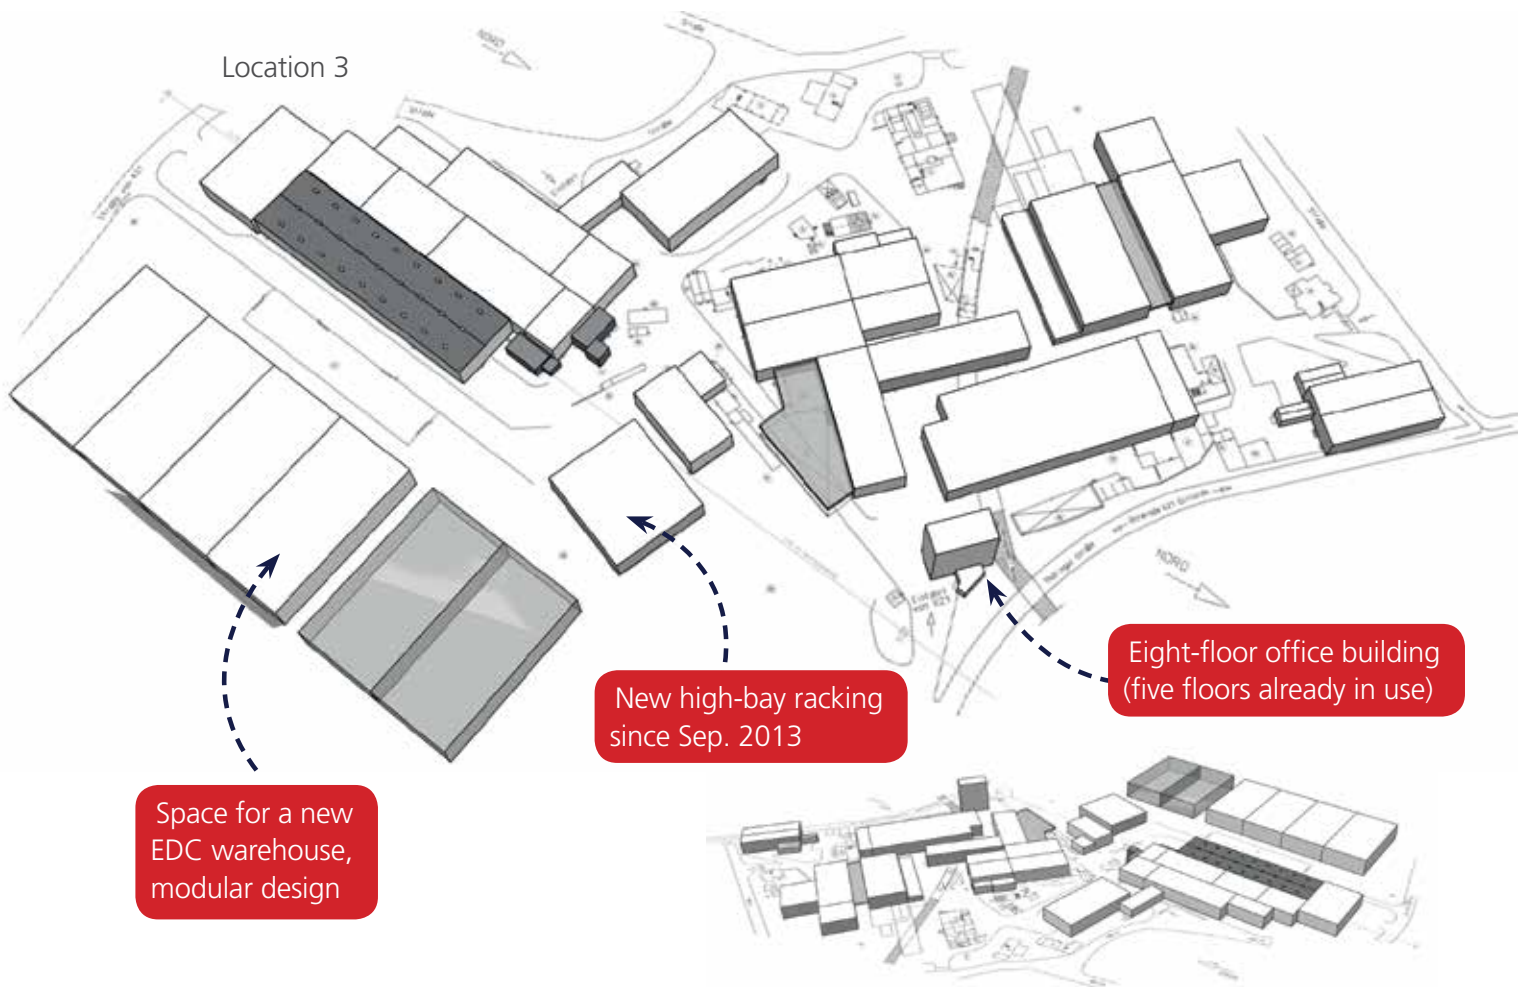

We are here

LogisticPark Development

WE HAVE INVESTED HEAVILY IN THE LAST YEARS

- » Three state-of-the-art locations in the region
- » Location 3 = purchased in 2011 and currently converted into the LogisticPark
- » Phase 1 with 350.000 ft² warehouse capacity – already 80% rented out!
- » Phase 2 with up to 500.000 ft² free for further development

Location 1

»Don't miss the opportunity to secure your warehousing facilities in Europe«

Location 2

Sophisticated Warehouse Logistics

EXPERIENCED IN WAREHOUSE MANAGEMENT AND SUPPLY CHAIN ORGANISATION

Specialized in various kinds of warehousing:
racks, blocks and heating facilities and with pick+pack processes